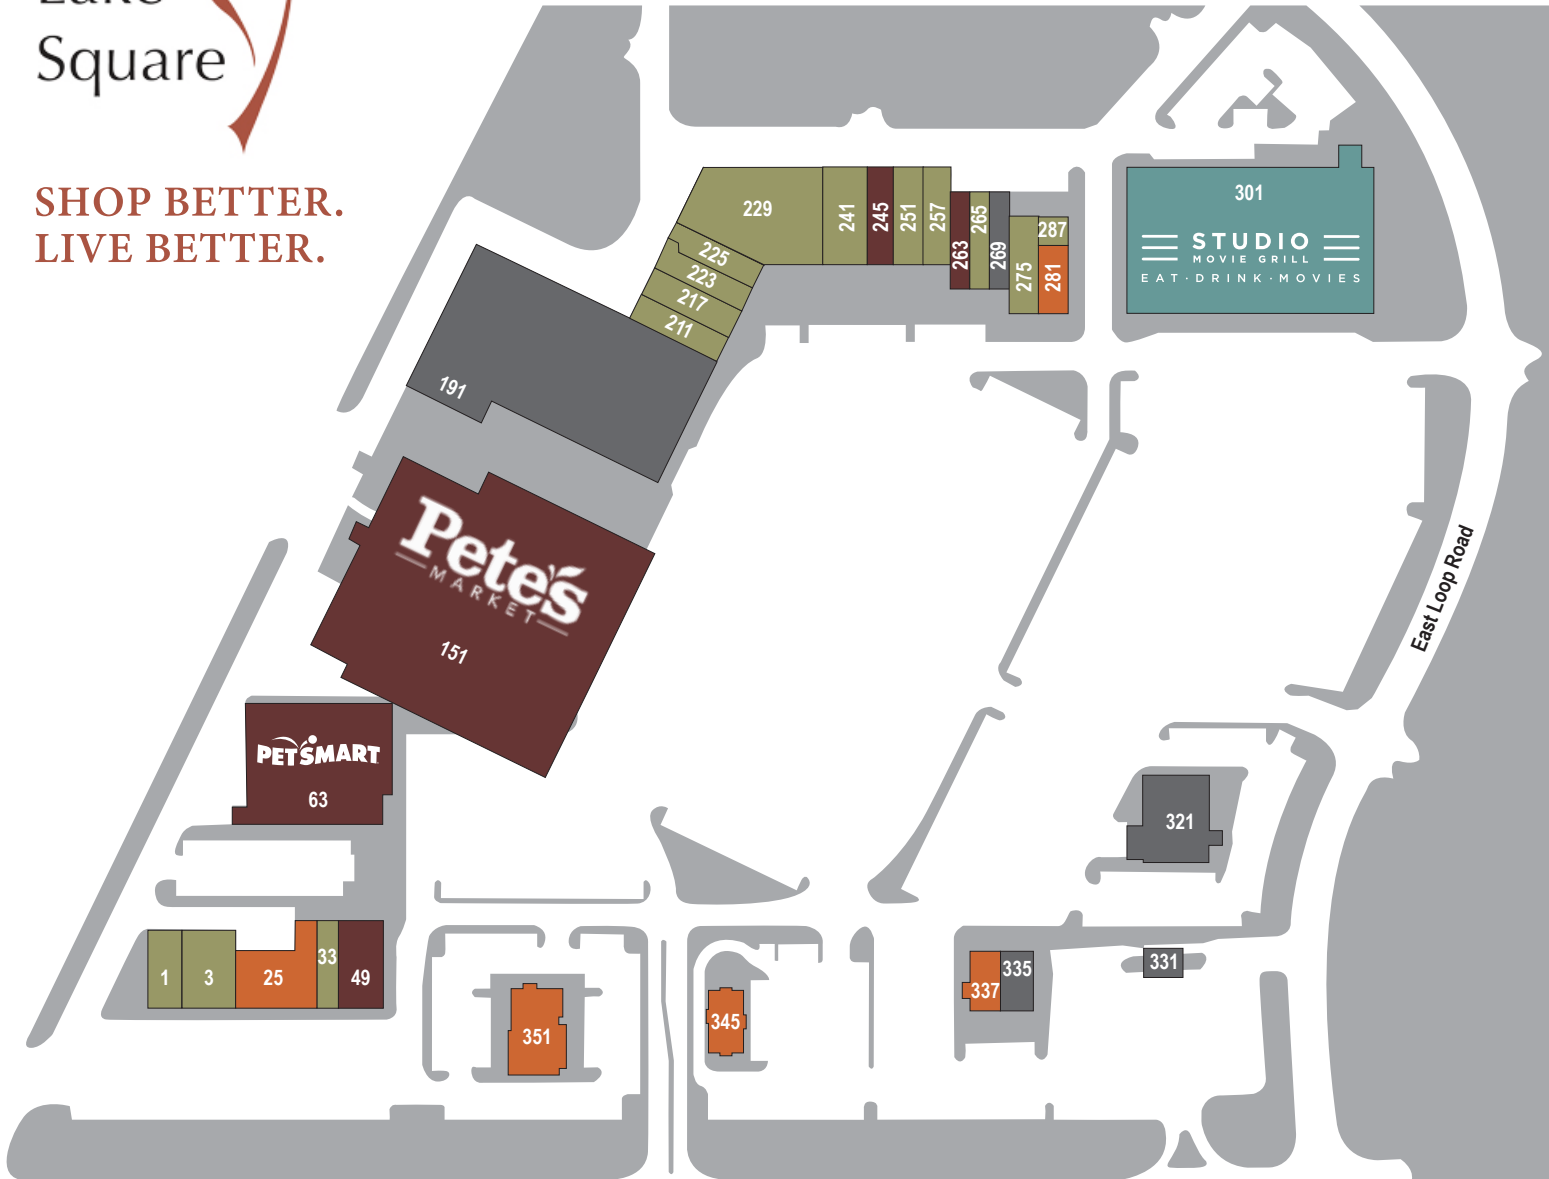

Rice  
Lake  
Square

# DIRECTORY

SHOP BETTER.  
LIVE BETTER.

## SHOP

- 49 Men's Wearhouse
- 263 Natural Pet Market
- 151 Pete's Fresh Market
- 63 PetSmart

## DINE

- 351 Honey & Jam Day Cafe
- 25 Panera Bread
- 151 Pete's Fresh Market
- 337 Potbelly Sandwich Shop
- 281 Sushi Ukai
- 345 Taco Bell